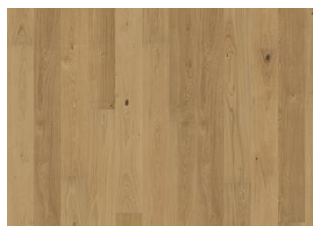

Other products in this collection

Oak Sun

CERTIFICATES

Descriptions & Imagery

All samples, images and product description, plus photo and brochure specifications are there for the sole purpose of giving an approximate idea of the items described in them. They shall not form part of the contract or have any contractual force and should be viewed for illustrative purposes only. We cannot guarantee that your computer's display or the quality of the print will accurately reflect the colour of the products. Your product may vary slightly from the images within this literature.