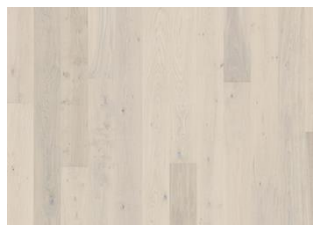

OAK SUN

This single-strip oak floor from the Lux Collection features warm, washed undertones, with a lighter and calmer expression than most conventional natural oak floors. Four-sided micro-bevelling at the edging ensures a classic fullplank look and feel. Each board is carefully brushed to perfection, bringing out the faintly burnished nuances in the grain. The ultra-matt lacquer finish enhances the natural variations in the wood, creating the impression of newly sawn timber. This effectively eliminates glare while protecting the floor from daily wear.

DETAIL DESCRIPTION

Naturally occurring wood colour variations allowed, from light to dark brown. The product includes large sound and black knots and fillings. Knots and fillings may vary in size and numbers.

Other products in this collection

Oak Crayon

Oak Biscotti

Oak Ghost

Oak Eggshell

Ash Stream

Ash Flow

Oak Sky