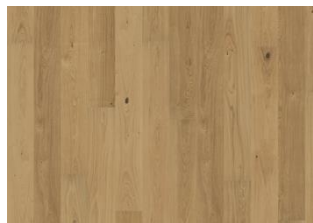

Aðrar vörur í þessari vörulínu

Oak Sun