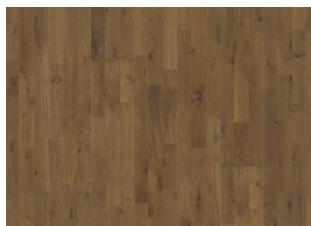

Other products in this collection

Oak Backa

CERTIFICATES

Descriptions & Imagery

All samples, images and product description, plus photo and brochure specifications are there for the sole purpose of giving an approximate idea of the items described in them. They shall not form part of the contract or have any contractual force and should be viewed for illustrative purposes only. We cannot guarantee that your computer's display or the quality of the print will accurately reflect the colour of the products. Your product may vary slightly from the images within this literature.