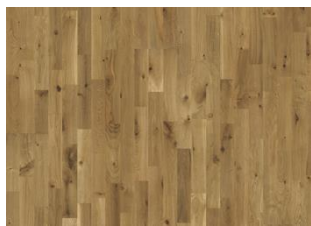

Other products in this collection

Oak Boda