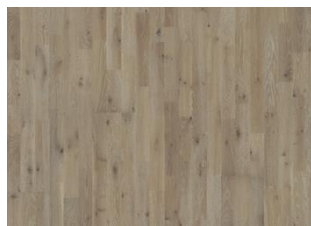

Other products in this collection

Oak Vinga

CERTIFICATES

Descriptions & Imagery

All samples, images and product description, plus photo and brochure specifications are there for the sole purpose of giving an approximate idea of the items described in them. They shall not form part of the contract or have any contractual force and should be viewed for illustrative purposes only. We cannot guarantee that your computer's display or the quality of the print will accurately reflect the colour of the products. Your product may vary slightly from the images within this literature.