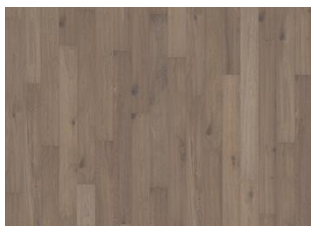

Other products in this collection

Oak Trench

CERTIFICATES

Descriptions & Imagery

All samples, images and product description, plus photo and brochure specifications are there for the sole purpose of giving an approximate idea of the items described in them. They shall not form part of the contract or have any contractual force and should be viewed for illustrative purposes only. We cannot guarantee that your computer's display or the quality of the print will accurately reflect the colour of the products. Your product may vary slightly from the images within this literature.