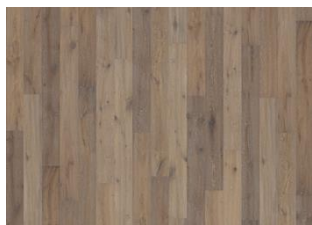

# SAFARI

Intense brown nuances cover a honey-colour base, while well-defined knots and cracks give this single-strip oak floor from the the Rugged Collection its unmistakable character. Four-sided bevelling at the edges ensures a classic, full plank look and feel. Light and dark contrasts in the wood are punctuated with occasional saw marks, giving the floor its restored appearance.

## Other products in this collection

Oak Moon

Walnut Groove

Oak Trench

Oak Crater

Oak Fossil

Oak Safari