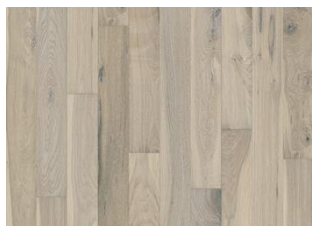

Other products in this collection

Oak Moon