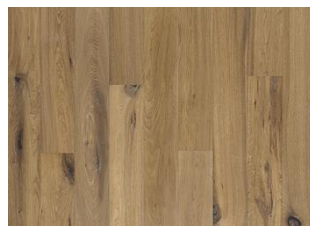

# SAFARI

Intense brown nuances cover a honey-colour base, while well-defined knots and cracks give this single-strip oak floor from the the Rugged Collection its unmistakable character. Four-sided bevelling at the edges ensures a classic, full plank look and feel. Light and dark contrasts in the wood are punctuated with occasional saw marks, giving the floor its restored appearance.

## Other products in this collection

Oak Moon

Walnut Groove

Oak Trench

Oak Crater

Oak Fossil

Oak Safari