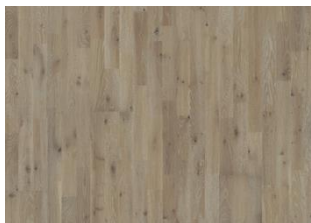

Other products in this collection

Oak Vinga