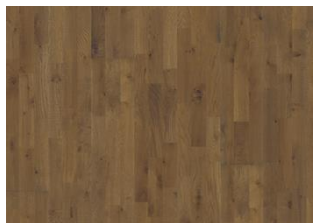

Other products in this collection

Oak Backa