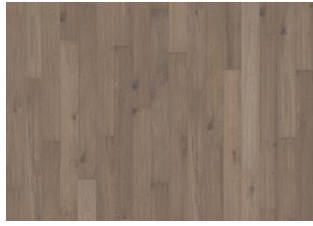

Other products in this collection

Oak Trench