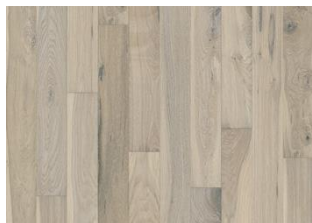

Other products in this collection

Moon