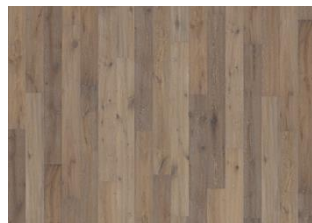

Other products in this collection

Fossil