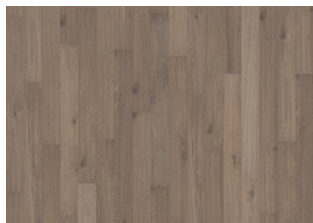

Other products in this collection

Trench