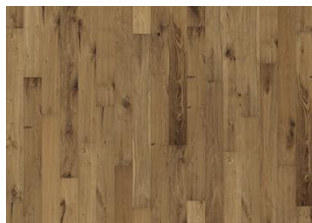

Other products in this collection

Husk