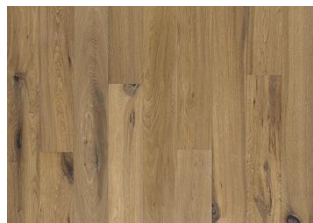

Other products in this collection

Crater