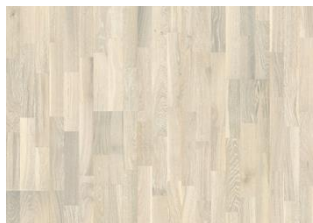

Other products in this collection

Oak Pale