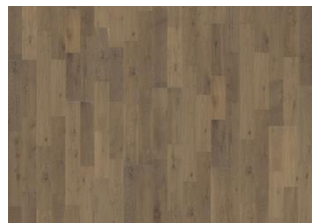

Oak Granite