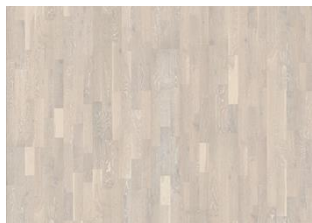

Oak Limestone