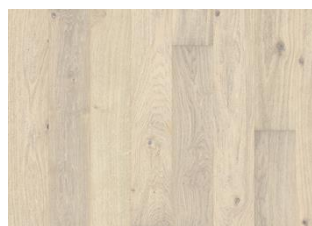

UPPLÝSINGAR UM VÖRU

RefiningTreatment Brushed, Microbeveled 4-sided

STAÐREYNDIR

Lively

Woodloc® 5S

Floating, Glue-Down

Já

2 times

2023

1 (2)

Aðrar vörur í þessari vörulínu

Oak Nouveau Whisper

Oak Nouveau Lace

Oak Nouveau Rich

Oak Nouveau Blonde

Oak Nouveau Gray