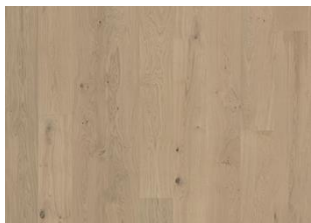

Oak Brighton