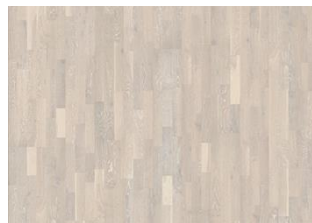

Oak Limestone