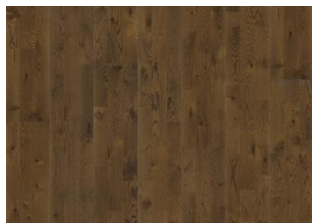

Other products in this collection

Ale