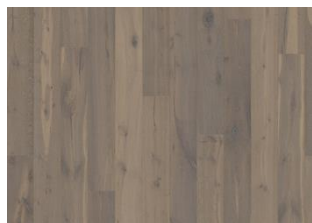

Other products in this collection

Oak Sture