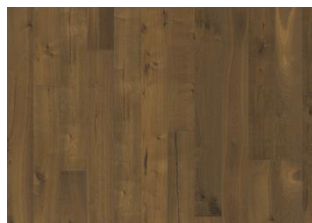

Oak Fredrik