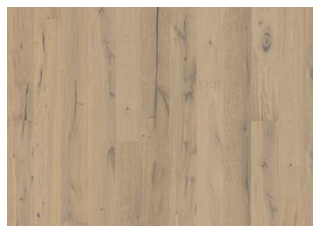

Other products in this collection

Oak Gustaf

CERTIFICATES

Descriptions & Imagery

All samples, images and product description, plus photo and brochure specifications are there for the sole purpose of giving an approximate idea of the items described in them. They shall not form part of the contract or have any contractual force and should be viewed for illustrative purposes only. We cannot guarantee that your computer's display or the quality of the print will accurately reflect the colour of the products. Your product may vary slightly from the images within this literature.