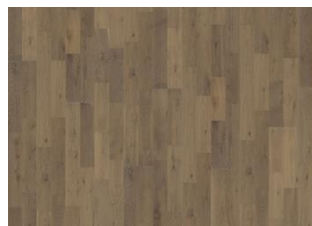

OAK GRANITE

Oak Granite is a rustic floor with naturally occurring color variations and knots. It is grey stained and brushed.

PRODUCT DETAILS

Article Number	152N6REKGGKW240
EAN Code	7393969036146
Surface Treatment	Matte finish Brushed, Light smoked
Dimensions	7 7/8 x 95 3/8 "
Weight per Package	50.7 lbs
Area per Package	31.2 sqft
Area per pallet	1400.4 sqft
Package info	Packages may contain start and stop boards.

DETAIL DESCRIPTION

All naturally occurring wood colour variations allowed, from light to dark brown. Sapwood may occur. The product includes large sound and black knots and cracks. Knots and cracks will be present in all sizes and numbers.

COLOR CHANGE

Stained product - noticeable color change over time.

FACTS

Wood Species	White Oak
Design	2-strip
Grading	Lively
Range	Kährs Original
Collection	Harmony Collection
Resandable	2 times
Natural/Stained	Stained
Brinell Value	3,7
Joint	Woodloc® 5S
Floor heating	Yes
	30 years
Warranty	25 years
Wear-layer material	Hardwood
Wear Layer Thickness	1/8"
Core material	Pine/Spruce lamella
	5/8"
Installation method	Floating, Glue-Down

Other products in this collection

Alloy

Pale

Oak Creme

Oak Granite

Oak Cirrus

Oak Limestone

Oak Lava