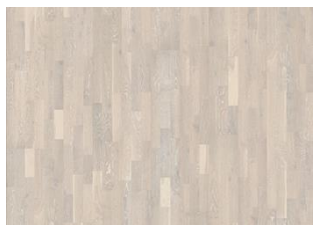

OAK GRANITE

Oak Granite is a rustic floor with naturally occurring color variations and knots. It is grey stained and brushed.

PRODUCT DETAILS

Article Number	152N6REKGGKW240
EAN Code	7393969036146
Surface Treatment	Matte finish Brushed, Light smoked
Dimensions	7 7/8 x 95 3/8 "
Weight per Package	50.7 lbs
Area per Package	31.2 sqft
Area per pallet	1400.4 sqft
Package info	Packages may contain start and stop boards.

DETAIL DESCRIPTION

All naturally occurring wood colour variations allowed, from light to dark brown. Sapwood may occur. The product includes large sound and black knots and cracks. Knots and cracks will be present in all sizes and numbers.

COLOR CHANGE

Stained product - noticeable color change over time.

FACTS

Wood Species	White Oak
Design	2-strip
Grading	Lively
Range	Kährs Original
Collection	Harmony Collection
Resandable	2 times
Natural/Stained	Stained
Brinell Value	3,7
Joint	Woodloc® 5S
Floor heating	Yes
	30 years
Warranty	25 years
Wear-layer material	Hardwood
Wear Layer Thickness	1/8"
Core material	Pine/Spruce lamella
	5/8"
Installation method	Floating, Glue-Down

Other products in this collection

Alloy

Pale

Oak Creme

Oak Granite

Oak Cirrus

Oak Limestone

Oak Lava