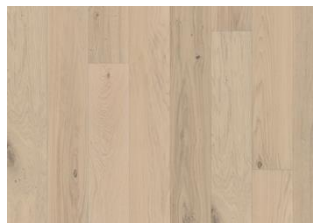

OAK ESTORIL