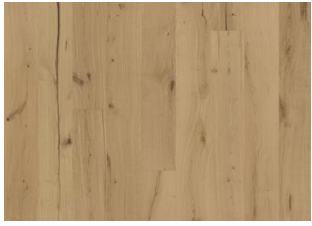

Other products in this collection

TEXTURE ROHOPTIC