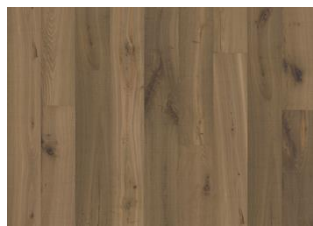

Texture Grau