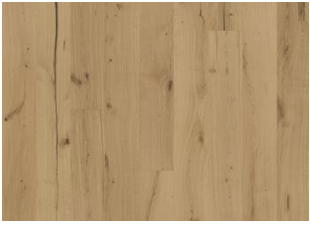

Other products in this collection

Texture Rohoptic