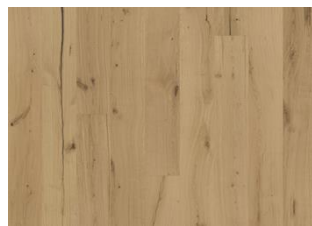

Texture Rohoptic

Descriptions & Imagery

All samples, images and product description, plus photo and brochure specifications are there for the sole purpose of giving an approximate idea of the items described in them. They shall not form part of the contract or have any contractual force and should be viewed for illustrative purposes only. We cannot guarantee that your computer's display or the quality of the print will accurately reflect the colour of the products. Your product may vary slightly from the images within this literature.