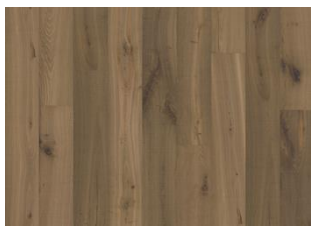

Texture Grau