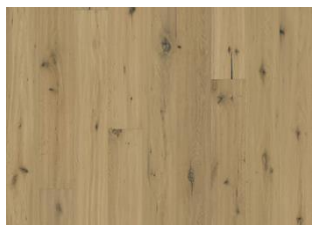

OAK BUCKSKIN

Descriptions & Imagery

All samples, images and product description, plus photo and brochure specifications are there for the sole purpose of giving an approximate idea of the items described in them. They shall not form part of the contract or have any contractual force and should be viewed for illustrative purposes only. We cannot guarantee that your computer's display or the quality of the print will accurately reflect the colour of the products. Your product may vary slightly from the images within this literature.