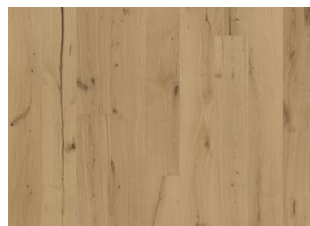

TEXTURE GRAU

The smoked stone stain on this single-strip oak floor from the Texture Collection allows the cooler nuances in the base to come through, resulting in a smooth and harmoniously balanced expression. Each board is heavily brushed and the genuine cracks and knots in combination with the saw marks bring out the character of the grain and highlight the natural texture of the wood. Four-sided beveling at the edges ensures a classic, full plank look and feel.

DETAIL DESCRIPTION

All naturally occurring wood color variations allowed, from light to dark brown. Sapwood may occur. The product includes very large sound, black knots and cracks. Knots and cracks will be present in all sizes and numbers and not all of them filled. This is part of the design of these floors. The product will continue to develop their rustic character after the floor has been installed. Splits and cracks that occur in the floor, after installation are normal and should be considered part of the timbers natural behavior.

Other products in this collection

Texture Natur

Texture Weiss

Texture Grau

Texture Rohoptic

OAK BUCKSKIN

Descriptions & Imagery

All samples, images and product description, plus photo and brochure specifications are there for the sole purpose of giving an approximate idea of the items described in them. They shall not form part of the contract or have any contractual force and should be viewed for illustrative purposes only. We cannot guarantee that your computer's display or the quality of the print will accurately reflect the colour of the products. Your product may vary slightly from the images within this literature.