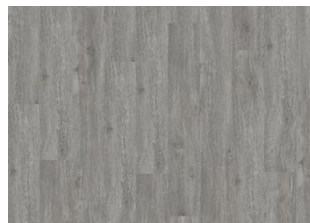

Muut saman malliston lattiat

XPRESSION American Cherry

XPRESSION French Walnut

XPRESSION Chestnut

XPRESSION Cool Grey

XPRESSION Smoked

XPRESSION Dark Grey

XPRESSION Almond