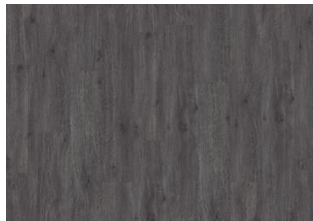

Muut saman malliston lattiat

XPRESSION American Cherry

XPRESSION French Walnut

XPRESSION Chestnut

XPRESSION Cool Grey

XPRESSION Smoked

XPRESSION Dark Grey

XPRESSION Almond