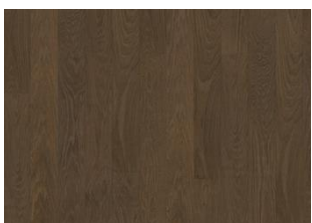

COCONUT CREAM WIDE

A milky, creamy opaque light colour with memories of sandy tropical beaches. Coconut cream wide is a single-strip stained oak floor from the Life Collection. A calm wood collection with few knots and an authentic look and feel. Four-sided microbeveling at the edges ensures a classic full plank look. The innovative matt lacquer finish eliminates glare while protecting the wood from daily wear.

DRIFTWOOD 2-STRIP

WHOLE GRAIN 2-STRIP

PURE OAK 2-STRIP

LIGHT SUEDE 2-STRIP

COCONUT CREAM 2-STRIP

COCOA BEAN NARROW

PURE WALNUT NARROW

FADED BLACK NARROW

BUTTERSCOTCH NARROW

EARL GREY NARROW

DRIFTWOOD NARROW

WHOLE GRAIN NARROW

PURE OAK NARROW

LIGHT SUEDE NARROW

COCONUT CREAM NARROW

COCOA BEAN WIDE