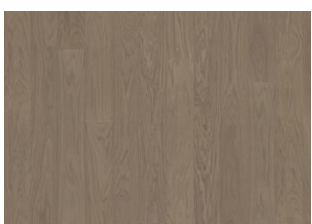

EARL GREY WIDE