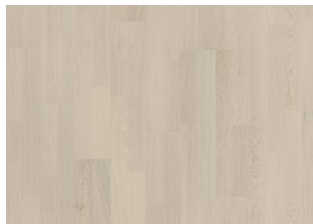

COCONUT CREAM WIDE

A milky, creamy opaque light colour with memories of sandy tropical beaches. Coconut cream wide is a single-strip stained oak floor from the Life Collection. A calm wood collection with few knots and an authentic look and feel. Four-sided microbeveling at the edges ensures a classic full plank look. The innovative matt lacquer finish eliminates glare while protecting the wood from daily wear.

DRIFTWOOD 2-STRIP

WHOLE GRAIN 2-STRIP

PURE OAK 2-STRIP

LIGHT SUEDE 2-STRIP

COCONUT CREAM 2-STRIP

COCOA BEAN NARROW

PURE WALNUT NARROW

FADED BLACK NARROW