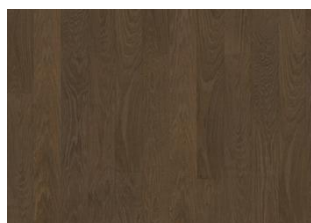

COCONUT CREAM WIDE

With a milky, creamy opaque light colour, evoking memories of sandy tropical beaches, Coconut Cream wide is a single-strip stained oak floor from the Life Collection. A calm wood collection with few knots and an authentic look and feel. Four-sided microbeveling at the edges ensures a classic full plank look. The innovative matt lacquer finish eliminates glare while protecting the wood from daily wear.

Other products in this collection

Cocoa Bean 2-strip

Pure Walnut 2-strip

Faded Black 2-strip

Butterscotch 2-strip

Earl Grey 2-strip

Driftwood 2-strip

Whole Grain 2-strip

Pure Oak 2-strip

Light Suede 2-strip

Coconut Cream 2-strip

Pure Walnut Narrow

Driftwood Narrow

Whole Grain Narrow

Pure Oak Narrow

Coconut Cream Narrow