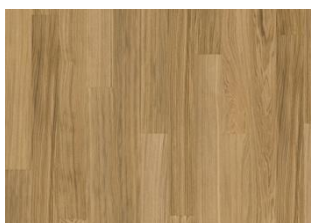

COCONUT CREAM WIDE

With a milky, creamy opaque light colour, evoking memories of sandy tropical beaches, Coconut Cream wide is a single-strip stained oak floor from the Life Collection. A calm wood collection with few knots and an authentic look and feel. Four-sided microbeveling at the edges ensures a classic full plank look. The innovative matt lacquer finish eliminates glare while protecting the wood from daily wear.

Pure Oak 2-strip

Light Suede 2-strip

Coconut Cream 2-strip

Pure Walnut Narrow

Driftwood Narrow

Whole Grain Narrow

Pure Oak Narrow

Coconut Cream Narrow

Cocoa Bean Wide

Pure Walnut Wide

Faded Black Wide

Butterscotch Wide

Earl Grey Wide

Driftwood Wide

Whole Grain Wide

Pure Oak Wide