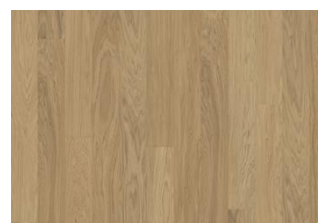

## COCONUT CREAM WIDE

A light, milky, opaque color with memories of sandy tropical beaches. Coconut Cream Wide is a single-strip stained oak floor from the Life Collection, a calm wood collection with minimal knots and an authentic look and feel. Four-sided microbeveling at the edges ensures a classic full plank look. An innovative matte finish eliminates glare while protecting the wood from daily wear.

Earl Grey Wide

Driftwood Wide

Whole Grain Wide

Pure Oak Wide

Coconut Cream Wide

Light Suede Wide