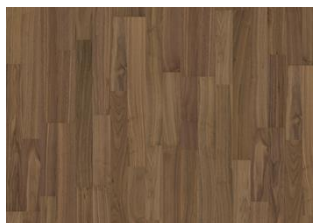

Pure Walnut 2-strip