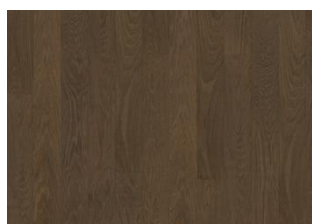

LIGHT SUEDE WIDE

A velvety soft hue of light suede creating a calm backdrop in any setting. Light suede wide is a single-strip stained oak floor from the Life Collection. A calm wood collection with few knots and an authentic look and feel. Four-sided microbeveling at the edges ensures a classic full plank look. The innovative matt lacquer finish eliminates glare while protecting the wood from daily wear.

Pure Oak 2-strip

Light Suede 2-strip

Coconut Cream 2-strip

Cocoa Bean Narrow

Pure Walnut Narrow

Faded Black Narrow

Butterscotch Narrow

Driftwood Narrow

Whole Grain Narrow

Pure Oak Narrow

Light Suede Narrow

Coconut Cream Narrow

Cocoa Bean Wide

Pure Walnut Wide

Faded Black Wide

Butterscotch Wide

Earl Grey Wide

Driftwood Wide

Whole Grain Wide

Pure Oak Wide

Coconut Cream Wide

Light Suede Wide

CERTIFICATES

Descriptions & Imagery