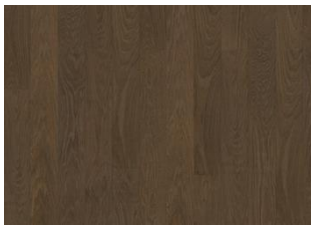

## LIGHT SUEDE WIDE

With a velvety soft hue creating a calm backdrop in any setting, Light Suede wide is a single-strip stained oak floor from the Life Collection. A calm wood collection with few knots and an authentic look and feel. Four-sided microbeveling at the edges ensures a classic full plank look. The innovative matt lacquer finish eliminates glare while protecting the wood from daily wear.

Butterscotch Narrow

Earl Grey Narrow

Driftwood Narrow

Whole Grain Narrow

Pure Oak Narrow

Light Suede Narrow

Coconut Cream Narrow

Cocoa Bean Wide