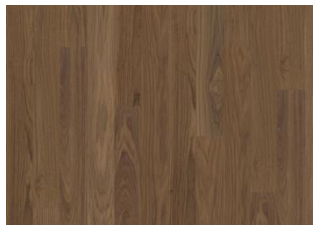

## LIGHT SUEDE WIDE

With a velvety soft hue creating a calm backdrop in any setting, Light Suede wide is a single-strip stained oak floor from the Life Collection. A calm wood collection with few knots and an authentic look and feel. Four-sided microbeveling at the edges ensures a classic full plank look. The innovative matt lacquer finish eliminates glare while protecting the wood from daily wear.

Butterscotch Narrow

Earl Grey Narrow

Driftwood Narrow

Whole Grain Narrow

Pure Oak Narrow

Light Suede Narrow

Coconut Cream Narrow

Cocoa Bean Wide