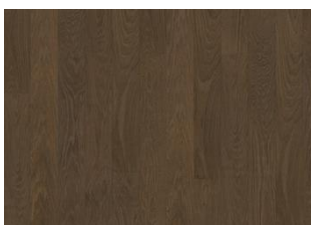

LIGHT SUEDE WIDE

With a velvety soft hue creating a calm backdrop in any setting, Light Suede wide is a single-strip stained oak floor from the Life Collection. A calm wood collection with few knots and an authentic look and feel. Four-sided microbeveling at the edges ensures a classic full plank look. The innovative matt lacquer finish eliminates glare while protecting the wood from daily wear.

Driftwood 2-strip

Whole Grain 2-strip

Pure Oak 2-strip

Light Suede 2-strip

Coconut Cream 2-strip

Cocoa Bean Narrow

Pure Walnut Narrow

Faded Black Narrow

Butterscotch Narrow

Earl Grey Narrow

Driftwood Narrow

Whole Grain Narrow

Pure Oak Narrow

Light Suede Narrow

Coconut Cream Narrow

Cocoa Bean Wide