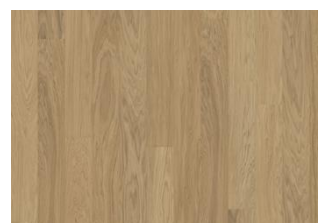

LIGHT SUEDE WIDE

The velvety soft hue of light suede creates a calm backdrop in any setting. Light Suede Wide is a single-strip stained oak floor from the Life Collection, a calm wood collection with minimal knots and an authentic look and feel. Four-sided microbeveling at the edges ensures a classic full plank look. An innovative matte finish eliminates glare while protecting the wood from daily wear.

Earl Grey Wide

Driftwood Wide

Whole Grain Wide

Pure Oak Wide

Coconut Cream Wide

Light Suede Wide