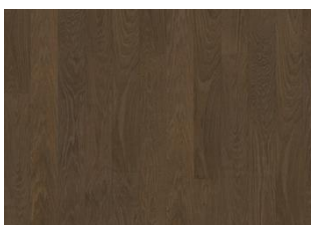

EARL GREY 2-STRIP

DRIFTWOOD 2-STRIP

WHOLE GRAIN 2-STRIP

PURE OAK 2-STRIP

LIGHT SUEDE 2-STRIP

COCONUT CREAM 2-STRIP

COCOA BEAN NARROW

PURE WALNUT NARROW

FADED BLACK NARROW

BUTTERSCOTCH NARROW

EARL GREY NARROW

DRIFTWOOD NARROW

WHOLE GRAIN NARROW

PURE OAK NARROW

LIGHT SUEDE NARROW

COCONUT CREAM NARROW