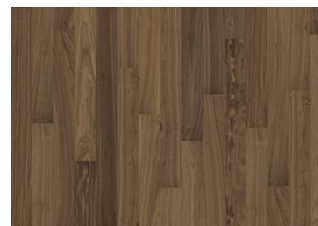

## WHOLE GRAIN WIDE

Reminiscent of grain swaying in the wind like fields of gold. Whole grain wide is a single-strip stained oak floor from the Life Collection. A calm wood collection with few knots and an authentic look and feel. Four-sided microbeveling at the edges ensures a classic full plank look. The innovative matt lacquer finish eliminates glare while protecting the wood from daily wear.

EARL GREY 2-STRIP

DRIFTWOOD 2-STRIP

WHOLE GRAIN 2-STRIP

PURE OAK 2-STRIP

LIGHT SUEDE 2-STRIP

COCONUT CREAM 2-STRIP

COCOA BEAN NARROW

PURE WALNUT NARROW