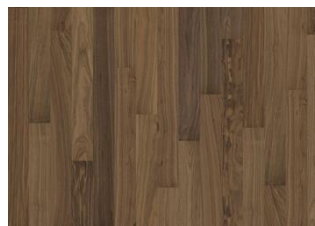

WHOLE GRAIN WIDE

Reminiscent of grain swaying in the wind like fields of gold. Whole grain wide is a single-strip stained oak floor from the Life Collection. A calm wood collection with few knots and an authentic look and feel. Four-sided microbeveling at the edges ensures a classic full plank look. The innovative matt lacquer finish eliminates glare while protecting the wood from daily wear.

DRIFTWOOD 2-STRIP

WHOLE GRAIN 2-STRIP

PURE OAK 2-STRIP

LIGHT SUEDE 2-STRIP

COCONUT CREAM 2-STRIP

COCOA BEAN NARROW

PURE WALNUT NARROW

FADED BLACK NARROW