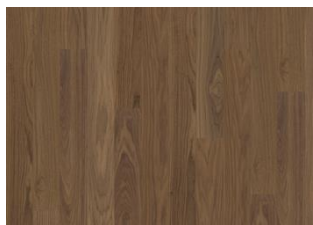

WHOLE GRAIN WIDE

Reminiscent of grain swaying in the wind like fields of gold. Whole grain wide is a single-strip stained oak floor from the Life Collection. A calm wood collection with few knots and an authentic look and feel. Four-sided microbeveling at the edges ensures a classic full plank look. The innovative matt lacquer finish eliminates glare while protecting the wood from daily wear.

DRIFTWOOD 2-STRIP

WHOLE GRAIN 2-STRIP

PURE OAK 2-STRIP

LIGHT SUEDE 2-STRIP

COCONUT CREAM 2-STRIP

COCOA BEAN NARROW

PURE WALNUT NARROW

FADED BLACK NARROW

BUTTERSCOTCH NARROW

EARL GREY NARROW

DRIFTWOOD NARROW

WHOLE GRAIN NARROW

PURE OAK NARROW

LIGHT SUEDE NARROW

COCONUT CREAM NARROW

COCOA BEAN WIDE