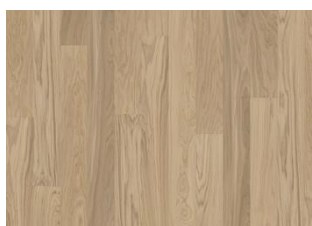

Whole Grain Wide