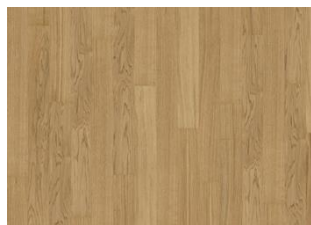

WHOLE GRAIN WIDE

Reminiscent of grain swaying in the wind like fields of gold. Whole Grain Wide is a single-strip stained oak floor from the Life Collection, a calm wood collection with minimal knots and an authentic look and feel. Four-sided microbeveling at the edges ensures a classic full plank look. An innovative matte finish eliminates glare while protecting the wood from daily wear.

Other products in this collection

Cocoa Bean Narrow

Pure Walnut Narrow

Faded Black Narrow

Butterscotch Narrow

Earl Grey Narrow

Driftwood Narrow

Whole Grain Narrow

Pure Oak Narrow

Light Suede Narrow

Coconut Cream Narrow

Cocoa Bean Wide

Pure Walnut Wide

Faded Black Wide

Butterscotch Wide

Earl Grey Wide