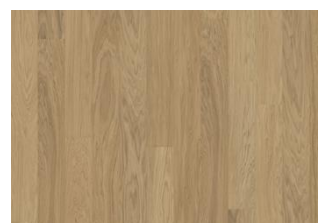

Life Essential Collection

WHOLE GRAIN WIDE

Reminiscent of grain swaying in the wind like fields of gold. Whole Grain Wide is a single-strip stained oak floor from the Life Collection, a calm wood collection with minimal knots and an authentic look and feel. Four-sided microbeveling at the edges ensures a classic full plank look. An innovative matte finish eliminates glare while protecting the wood from daily wear.

Earl Grey Wide

Driftwood Wide

Whole Grain Wide

Pure Oak Wide

Coconut Cream Wide

Light Suede Wide