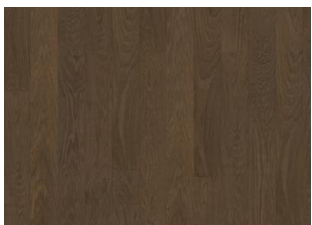

## DRIFTWOOD WIDE

The soft silver-grey colour of oak honed by the timeless tide of the sea. Driftwood wide is a single-strip stained oak floor from the Life Collection. A calm wood collection with few knots and an authentic look and feel. Four-sided microbeveling at the edges ensures a classic full plank look. The innovative matt lacquer finish eliminates glare while protecting the wood from daily wear.

PURE OAK 2-STRIP

LIGHT SUEDE 2-STRIP

COCONUT CREAM 2-STRIP

COCOA BEAN NARROW

PURE WALNUT NARROW

FADED BLACK NARROW

BUTTERSCOTCH NARROW

EARL GREY NARROW

DRIFTWOOD NARROW

WHOLE GRAIN NARROW

PURE OAK NARROW

LIGHT SUEDE NARROW

COCONUT CREAM NARROW

COCOA BEAN WIDE

PURE WALNUT WIDE

FADED BLACK WIDE