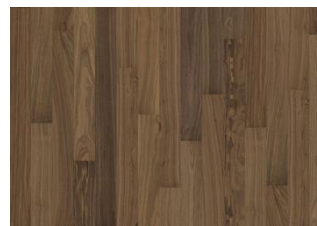

## DRIFTWOOD WIDE

The soft silver-grey colour of oak honed by the timeless tide of the sea. Driftwood wide is a single-strip stained oak floor from the Life Collection. A calm wood collection with few knots and an authentic look and feel. Four-sided microbeveling at the edges ensures a classic full plank look. The innovative matt lacquer finish eliminates glare while protecting the wood from daily wear.

PURE OAK 2-STRIP

LIGHT SUEDE 2-STRIP

COCONUT CREAM 2-STRIP

COCOA BEAN NARROW

PURE WALNUT NARROW

FADED BLACK NARROW

BUTTERSCOTCH NARROW

EARL GREY NARROW