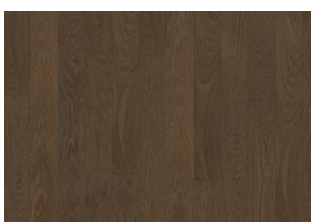

## DRIFTWOOD WIDE

The soft silver-grey colour of oak honed by the timeless tide of the sea. Driftwood wide is a single-strip stained oak floor from the Life Collection. A calm wood collection with few knots and an authentic look and feel. Four-sided microbeveling at the edges ensures a classic full plank look. The innovative matt lacquer finish eliminates glare while protecting the wood from daily wear.

Earl Grey 2-strip

Driftwood 2-strip

Whole Grain 2-strip

Pure Oak 2-strip

Light Suede 2-strip

Coconut Cream 2-strip

Cocoa Bean Narrow

Pure Walnut Narrow

Faded Black Narrow

Butterscotch Narrow

Earl Grey Narrow

Driftwood Narrow

Whole Grain Narrow

Pure Oak Narrow

Light Suede Narrow

Coconut Cream Narrow