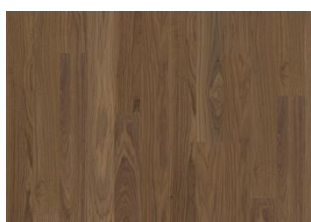

Pure Walnut Wide