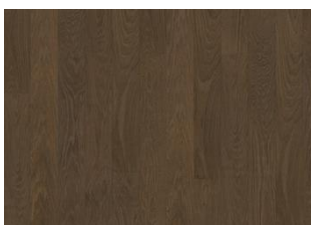

DRIFTWOOD WIDE

Inspired by the soft silver-grey colour of oak stained in the sea's timeless tide, Driftwood wide is a single-strip stained oak floor from the Life Collection. A calm wood collection with few knots and an authentic look and feel. Four-sided microbeveling at the edges ensures a classic full plank look. The innovative matt lacquer finish eliminates glare while protecting the wood from daily wear.

Driftwood 2-strip

Whole Grain 2-strip

Pure Oak 2-strip

Light Suede 2-strip

Coconut Cream 2-strip

Cocoa Bean Narrow

Pure Walnut Narrow

Faded Black Narrow

Butterscotch Narrow

Earl Grey Narrow

Driftwood Narrow

Whole Grain Narrow

Pure Oak Narrow

Light Suede Narrow

Coconut Cream Narrow

Cocoa Bean Wide