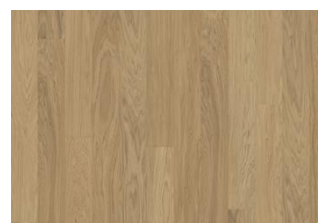

DRIFTWOOD WIDE

The soft, silver-grey color of oak, honed by the timeless tide of the sea. Driftwood Wide is a single-strip stained oak floor from the Life Collection, a calm wood collection with minimal knots and an authentic look and feel. Four-sided microbevelling at the edges ensures a classic full plank look. An innovative matte finish eliminates glare while protecting the wood from daily wear.

Earl Grey Wide

Driftwood Wide

Whole Grain Wide

Pure Oak Wide

Coconut Cream Wide

Light Suede Wide