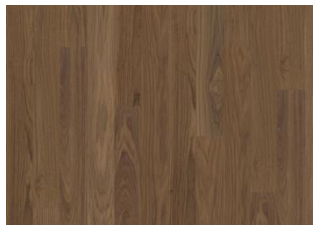

BUTTERSCOTCH WIDE

With a warm tone reminiscent of browned sugar and butter, Butterscotch wide is a single-strip stained oak floor from the Life Collection. A calm wood collection with few knots and an authentic look and feel. Four-sided microbeveling at the edges ensures a classic full plank look. The innovative matt lacquer finish eliminates glare while protecting the wood from daily wear.

Driftwood 2-strip

Whole Grain 2-strip

Pure Oak 2-strip

Light Suede 2-strip

Coconut Cream 2-strip

Cocoa Bean Narrow

Pure Walnut Narrow

Faded Black Narrow

Butterscotch Narrow

Earl Grey Narrow

Driftwood Narrow

Whole Grain Narrow

Pure Oak Narrow

Light Suede Narrow

Coconut Cream Narrow

Cocoa Bean Wide

Pure Walnut Wide

Faded Black Wide

Butterscotch Wide

Earl Grey Wide

Driftwood Wide

Whole Grain Wide

Pure Oak Wide

Coconut Cream Wide