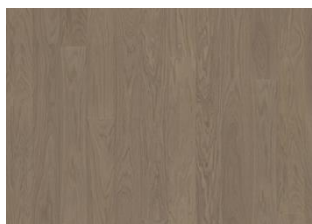

Earl Grey Wide