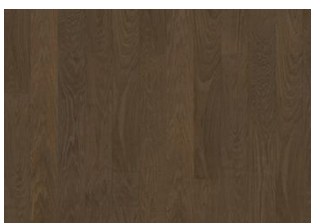

FADED BLACK WIDE

A faded black with the warmth of the oak shining through. Faded black wide is a single-strip stained oak floor from the Life Collection. A calm wood collection with few knots and an authentic look and feel. Four-sided microbeveling at the edges ensures a classic full plank look. The innovative matt lacquer finish eliminates glare while protecting the wood from daily wear.

Earl Grey 2-strip

Driftwood 2-strip

Whole Grain 2-strip

Pure Oak 2-strip

Light Suede 2-strip

Coconut Cream 2-strip

Cocoa Bean Narrow

Pure Walnut Narrow

Faded Black Narrow

Butterscotch Narrow

Earl Grey Narrow

Driftwood Narrow

Whole Grain Narrow

Pure Oak Narrow

Light Suede Narrow

Coconut Cream Narrow