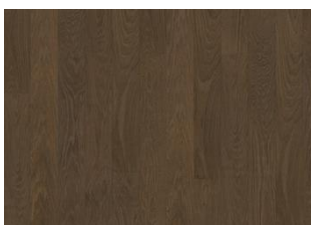

FADED BLACK WIDE

Defined by pale, dark tones with the warmth of oak shining through, Faded Black wide is a single-strip stained oak floor from the Life Collection. A calm wood collection with few knots and an authentic look and feel. Four-sided microbeveling at the edges ensures a classic full plank look. The innovative matt lacquer finish eliminates glare while protecting the wood from daily wear.

Driftwood 2-strip

Whole Grain 2-strip

Pure Oak 2-strip

Light Suede 2-strip

Coconut Cream 2-strip

Cocoa Bean Narrow

Pure Walnut Narrow

Faded Black Narrow

Butterscotch Narrow

Earl Grey Narrow

Driftwood Narrow

Whole Grain Narrow

Pure Oak Narrow

Light Suede Narrow

Coconut Cream Narrow

Cocoa Bean Wide

Pure Walnut Wide

Faded Black Wide

Butterscotch Wide

Earl Grey Wide

Driftwood Wide

Whole Grain Wide

Pure Oak Wide

Coconut Cream Wide