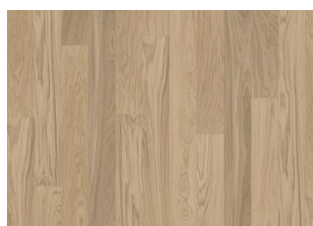

Whole Grain Wide