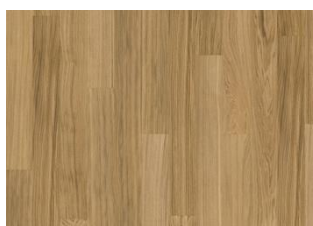

Pure Oak Wide