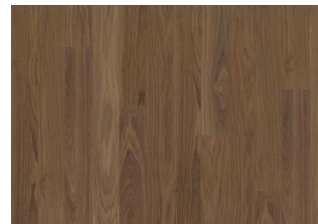

FADED BLACK WIDE

A faded black with the warmth of the oak shining through. Faded black wide is a single-strip stained oak floor from the Life Collection. A calm wood collection with few knots and an authentic look and feel. Four-sided microbeveling at the edges ensures a classic full plank look. The innovative matt lacquer finish eliminates glare while protecting the wood from daily wear.

WHOLE GRAIN NARROW

PURE OAK NARROW

LIGHT SUEDE NARROW

COCONUT CREAM NARROW

COCOA BEAN WIDE

PURE WALNUT WIDE

FADED BLACK WIDE

EARL GREY WIDE