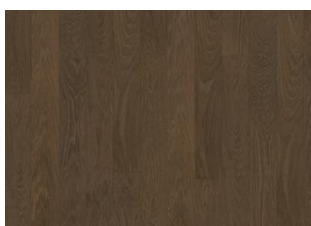

## FADED BLACK WIDE

A faded black with the warmth of oak shining through. Faded Black Wide is a single-strip stained oak floor from the Life Collection, a calm wood collection with minimal knots and an authentic look and feel. Four-sided microbeveling at the edges ensures a classic full plank look. An innovative matte finish eliminates glare while protecting the wood from daily wear.

## Other products in this collection

Cocoa Bean Narrow

Pure Walnut Narrow

Faded Black Narrow

Butterscotch Narrow

Earl Grey Narrow

Driftwood Narrow

Whole Grain Narrow

Pure Oak Narrow

Light Suede Narrow

Coconut Cream Narrow

Cocoa Bean Wide

Pure Walnut Wide

Faded Black Wide

Butterscotch Wide

Earl Grey Wide