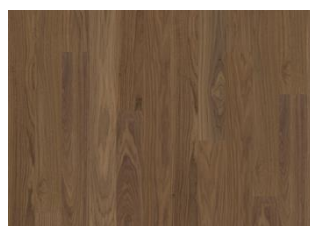

## FADED BLACK WIDE

A faded black with the warmth of oak shining through. Faded Black Wide is a single-strip stained oak floor from the Life Collection, a calm wood collection with minimal knots and an authentic look and feel. Four-sided microbeveling at the edges ensures a classic full plank look. An innovative matte finish eliminates glare while protecting the wood from daily wear.

Pure Oak Narrow

Light Suede Narrow

Coconut Cream Narrow

Cocoa Bean Wide

Pure Walnut Wide

Faded Black Wide

Butterscotch Wide

Earl Grey Wide