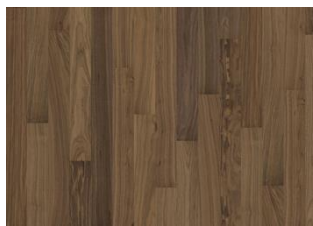

Pure Walnut Narrow