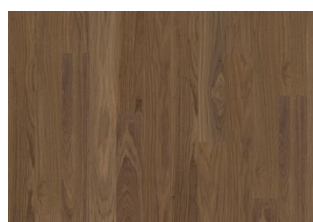

PURE OAK 2-STRIP

LIGHT SUEDE 2-STRIP

COCONUT CREAM 2-STRIP

COCOA BEAN NARROW

PURE WALNUT NARROW

FADED BLACK NARROW

BUTTERSCOTCH NARROW

EARL GREY NARROW

DRIFTWOOD NARROW

WHOLE GRAIN NARROW

PURE OAK NARROW

LIGHT SUEDE NARROW

COCONUT CREAM NARROW

COCOA BEAN WIDE

PURE WALNUT WIDE

FADED BLACK WIDE