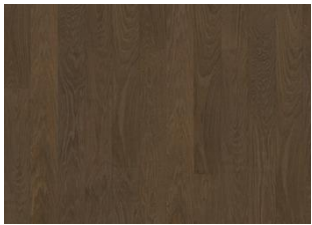

COCONUT CREAM NARROW

A milky, creamy opaque light colour with memories of sandy tropical beaches. Coconut cream narrow is a single-strip stained sleek oak floor from the Life Collection. A calm wood collection with few knots and an authentic look and feel. Four-sided microbevelling at the edges ensures a classic plank look. The innovative matt lacquer finish eliminates glare while protecting the wood from daily wear.

Pure Oak 2-strip

Light Suede 2-strip

Coconut Cream 2-strip

Cocoa Bean Narrow

Pure Walnut Narrow

Faded Black Narrow

Butterscotch Narrow

Earl Grey Narrow

Driftwood Narrow

Whole Grain Narrow

Pure Oak Narrow

Light Suede Narrow

Coconut Cream Narrow

Cocoa Bean Wide

Pure Walnut Wide

Faded Black Wide