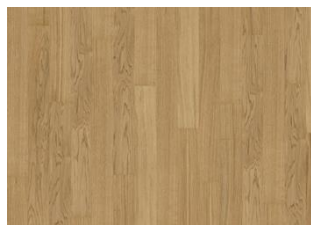

COCONUT CREAM NARROW

A light, milky, opaque color with memories of sandy tropical beaches. Coconut Cream Narrow is a sleek, single-strip, stained oak floor from the Life Collection, a calm wood collection with minimal knots and an authentic look and feel. Four-sided microbevelling at the edges ensures a classic plank look. The innovative matte finish eliminates glare while protecting the wood from daily wear.

Other products in this collection

Cocoa Bean Narrow

Pure Walnut Narrow

Faded Black Narrow

Butterscotch Narrow

Earl Grey Narrow

Driftwood Narrow

Whole Grain Narrow

Pure Oak Narrow

Light Suede Narrow

Coconut Cream Narrow

Cocoa Bean Wide

Pure Walnut Wide

Faded Black Wide

Butterscotch Wide

Earl Grey Wide