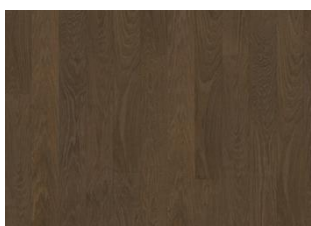

COCONUT CREAM NARROW

A light, milky, opaque color with memories of sandy tropical beaches. Coconut Cream Narrow is a sleek, single-strip, stained oak floor from the Life Collection, a calm wood collection with minimal knots and an authentic look and feel. Four-sided microbevelling at the edges ensures a classic plank look. The innovative matte finish eliminates glare while protecting the wood from daily wear.

DETAIL DESCRIPTION

Even color with minor variations. Small sized knots in limited numbers allowed.

COLOR CHANGE

Stained product - noticeable color change over time.

FACTS

Wood Species	White Oak
Design	1-strip
Grading	Calm
Range	Kährs Life
Collection	Life Collection
Resandable	No
Natural/Stained	Stained
Joint	Woodloc® 5G
Floor heating	Yes
Warranty	15 years
Warranty	15 years
Wear-layer material	Hardwood
Wear Layer Thickness	0"
Core material	HDF
Thickness	1/4"
Installation method	Glue-Down, Floating
Resistance to indentation	>40 Newton/mm2

Other products in this collection

Cocoa Bean Narrow

Pure Walnut Narrow

Faded Black Narrow

Butterscotch Narrow

Earl Grey Narrow

Driftwood Narrow

Whole Grain Narrow

Pure Oak Narrow

Light Suede Narrow

Coconut Cream Narrow

Cocoa Bean Wide

Pure Walnut Wide

Faded Black Wide

Butterscotch Wide

Earl Grey Wide