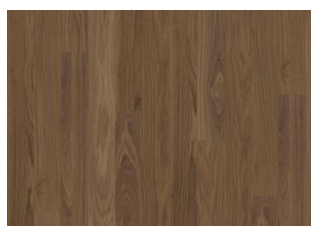

COCONUT CREAM NARROW

A light, milky, opaque color with memories of sandy tropical beaches. Coconut Cream Narrow is a sleek, single-strip, stained oak floor from the Life Collection, a calm wood collection with minimal knots and an authentic look and feel. Four-sided microbevelling at the edges ensures a classic plank look. The innovative matte finish eliminates glare while protecting the wood from daily wear.

Pure Oak Narrow

Light Suede Narrow

Coconut Cream Narrow

Cocoa Bean Wide

Pure Walnut Wide

Faded Black Wide

Butterscotch Wide

Earl Grey Wide