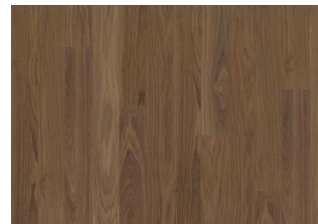

LIGHT SUEDE NARROW

A velvety soft hue of light suede creating a calm backdrop in any setting. Light suede narrow is a single-strip stained sleek oak floor from the Life Collection. A calm wood collection with few knots and an authentic look and feel. Four-sided microbeveling at the edges ensures a classic plank look. The innovative matt lacquer finish eliminates glare while protecting the wood from daily wear.

WHOLE GRAIN NARROW

PURE OAK NARROW

LIGHT SUEDE NARROW

COCONUT CREAM NARROW

COCOA BEAN WIDE

PURE WALNUT WIDE

FADED BLACK WIDE

EARL GREY WIDE