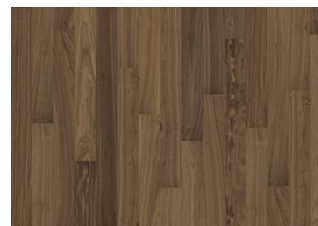

PURE OAK NARROW

Warm and nurturing this is oak in all its natural beauty. Pure oak narrow is a single-strip sleek oak floor from the Life Collection. A calm wood collection with few knots and an authentic look and feel. Four-sided microbeveling at the edges ensures a classic plank look. The innovative matt lacquer finish eliminates glare while protecting the wood from daily wear.

PURE OAK 2-STRIP

LIGHT SUEDE 2-STRIP

COCONUT CREAM 2-STRIP

COCOA BEAN NARROW

PURE WALNUT NARROW

FADED BLACK NARROW

BUTTERSCOTCH NARROW

EARL GREY NARROW