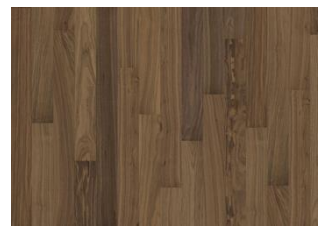

## PURE OAK NARROW

Warm and nurturing this is oak in all its natural beauty. Pure oak narrow is a single-strip sleek oak floor from the Life Collection. A calm wood collection with few knots and an authentic look and feel. Four-sided microbeveling at the edges ensures a classic plank look. The innovative matt lacquer finish eliminates glare while protecting the wood from daily wear.

DRIFTWOOD 2-STRIP

WHOLE GRAIN 2-STRIP

PURE OAK 2-STRIP

LIGHT SUEDE 2-STRIP

COCONUT CREAM 2-STRIP

COCOA BEAN NARROW

PURE WALNUT NARROW

FADED BLACK NARROW