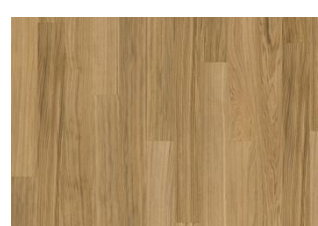

## WHOLE GRAIN NARROW

Reminiscent of grain swaying in the wind like fields of gold. Whole grain narrow is a single-strip stained sleek oak floor from the Life Collection. A calm wood collection with few knots and an authentic look and feel. Four-sided microbeveling at the edges ensures a classic plank look. The innovative matt lacquer finish eliminates glare while protecting the wood from daily wear.

BUTTERSCOTCH WIDE

EARL GREY WIDE

DRIFTWOOD WIDE

WHOLE GRAIN WIDE

PURE OAK WIDE

COCONUT CREAM WIDE

LIGHT SUEDE WIDE