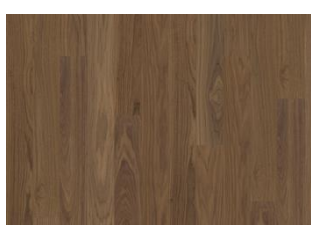

## WHOLE GRAIN NARROW

Reminiscent of grain swaying in the wind like fields of gold. Whole grain narrow is a single-strip stained sleek oak floor from the Life Collection. A calm wood collection with few knots and an authentic look and feel. Four-sided microbeveling at the edges ensures a classic plank look. The innovative matt lacquer finish eliminates glare while protecting the wood from daily wear.

PURE OAK 2-STRIP

LIGHT SUEDE 2-STRIP

COCONUT CREAM 2-STRIP

COCOA BEAN NARROW

PURE WALNUT NARROW

FADED BLACK NARROW

BUTTERSCOTCH NARROW

EARL GREY NARROW

DRIFTWOOD NARROW

WHOLE GRAIN NARROW

PURE OAK NARROW

LIGHT SUEDE NARROW

COCONUT CREAM NARROW

COCOA BEAN WIDE

PURE WALNUT WIDE

FADED BLACK WIDE