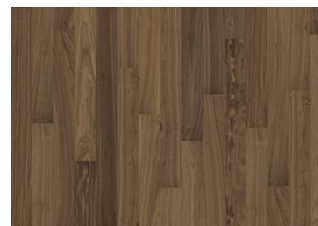

## WHOLE GRAIN NARROW

Reminiscent of grain swaying in the wind like fields of gold. Whole grain narrow is a single-strip stained sleek oak floor from the Life Collection. A calm wood collection with few knots and an authentic look and feel. Four-sided microbeveling at the edges ensures a classic plank look. The innovative matt lacquer finish eliminates glare while protecting the wood from daily wear.

PURE OAK 2-STRIP

LIGHT SUEDE 2-STRIP

COCONUT CREAM 2-STRIP

COCOA BEAN NARROW

PURE WALNUT NARROW

FADED BLACK NARROW

BUTTERSCOTCH NARROW

EARL GREY NARROW