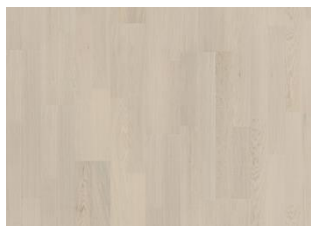

## WHOLE GRAIN NARROW

Reminiscent of grain swaying in the wind like fields of gold. Whole grain narrow is a single-strip stained sleek oak floor from the Life Collection. A calm wood collection with few knots and an authentic look and feel. Four-sided microbeveling at the edges ensures a classic plank look. The innovative matt lacquer finish eliminates glare while protecting the wood from daily wear.

Other products in this collection

COCOA BEAN 2-STRIP

PURE WALNUT 2-STRIP

FADED BLACK 2-STRIP

BUTTERSCOTCH 2-STRIP

EARL GREY 2-STRIP

DRIFTWOOD 2-STRIP

WHOLE GRAIN 2-STRIP

PURE OAK 2-STRIP

LIGHT SUEDE 2-STRIP

COCONUT CREAM 2-STRIP

COCOA BEAN NARROW

PURE WALNUT NARROW

FADED BLACK NARROW

BUTTERSCOTCH NARROW

EARL GREY NARROW