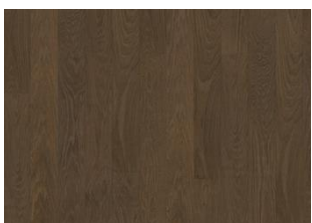

WHOLE GRAIN NARROW

Reminiscent of grain swaying in the wind like fields of gold. Whole grain narrow is a single-strip stained sleek oak floor from the Life Collection. A calm wood collection with few knots and an authentic look and feel. Four-sided microbeveling at the edges ensures a classic plank look. The innovative matt lacquer finish eliminates glare while protecting the wood from daily wear.

DRIFTWOOD 2-STRIP

WHOLE GRAIN 2-STRIP

PURE OAK 2-STRIP

LIGHT SUEDE 2-STRIP

COCONUT CREAM 2-STRIP

COCOA BEAN NARROW

PURE WALNUT NARROW

FADED BLACK NARROW

BUTTERSCOTCH NARROW

EARL GREY NARROW

DRIFTWOOD NARROW

WHOLE GRAIN NARROW

PURE OAK NARROW

LIGHT SUEDE NARROW

COCONUT CREAM NARROW

COCOA BEAN WIDE