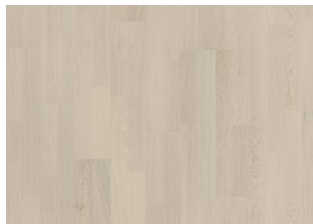

WHOLE GRAIN NARROW

Reminiscent of grain swaying in the wind like fields of gold. Whole grain narrow is a single-strip stained sleek oak floor from the Life Collection. A calm wood collection with few knots and an authentic look and feel. Four-sided microbeveling at the edges ensures a classic plank look. The innovative matt lacquer finish eliminates glare while protecting the wood from daily wear.

DRIFTWOOD 2-STRIP

WHOLE GRAIN 2-STRIP

PURE OAK 2-STRIP

LIGHT SUEDE 2-STRIP

COCONUT CREAM 2-STRIP

COCOA BEAN NARROW

PURE WALNUT NARROW

FADED BLACK NARROW