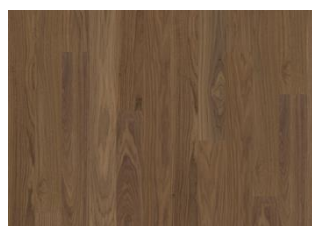

## WHOLE GRAIN NARROW

Reminiscent of grain swaying in the wind like fields of gold, Whole Grain narrow is a single-strip stained sleek oak floor from the Life Collection. A calm wood collection with few knots and an authentic look and feel. Four-sided microbevelled at the edges ensures a classic plank look. The innovative matt lacquer finish eliminates glare while protecting the wood from daily wear.

Whole Grain Narrow

Pure Oak Narrow

Coconut Cream Narrow

Cocoa Bean Wide

Pure Walnut Wide

Faded Black Wide

Butterscotch Wide

Earl Grey Wide