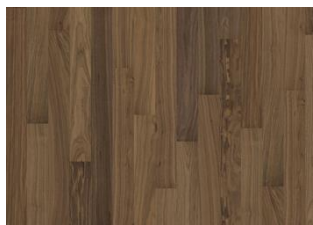

## WHOLE GRAIN NARROW

Reminiscent of grain swaying in the wind like fields of gold, Whole Grain narrow is a single-strip stained sleek oak floor from the Life Collection. A calm wood collection with few knots and an authentic look and feel. Four-sided microbevelled at the edges ensures a classic plank look. The innovative matt lacquer finish eliminates glare while protecting the wood from daily wear.

## Other products in this collection

Pure Walnut 2-strip

Driftwood 2-strip

Whole Grain 2-strip

Pure Oak 2-strip

Coconut Cream 2-strip

Pure Walnut Narrow

Driftwood Narrow

Whole Grain Narrow

Pure Oak Narrow

Coconut Cream Narrow

Cocoa Bean Wide

Pure Walnut Wide

Faded Black Wide

Butterscotch Wide

Earl Grey Wide