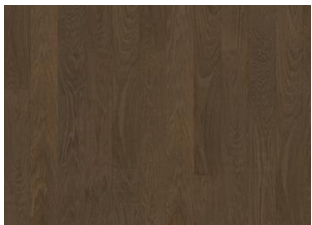

WHOLE GRAIN NARROW

Reminiscent of grain swaying in the wind like fields of gold, Whole Grain narrow is a single-strip stained sleek oak floor from the Life Collection. A calm wood collection with few knots and an authentic look and feel. Four-sided microbeveling at the edges ensures a classic plank look. The innovative matt lacquer finish eliminates glare while protecting the wood from daily wear.

Driftwood 2-strip

Whole Grain 2-strip

Pure Oak 2-strip

Light Suede 2-strip

Coconut Cream 2-strip

Cocoa Bean Narrow

Pure Walnut Narrow

Faded Black Narrow

Butterscotch Narrow

Earl Grey Narrow

Driftwood Narrow

Whole Grain Narrow

Pure Oak Narrow

Light Suede Narrow

Coconut Cream Narrow

Cocoa Bean Wide