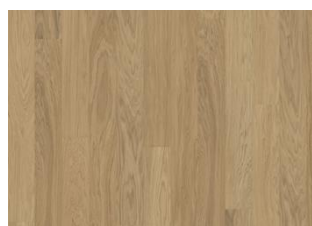

Light Suede Wide