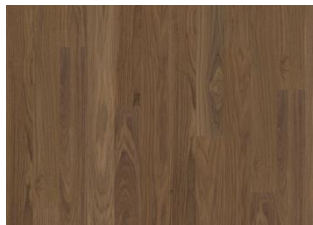

WHOLE GRAIN NARROW

Reminiscent of grain swaying in the wind like fields of gold, Whole Grain narrow is a single-strip stained sleek oak floor from the Life Collection. A calm wood collection with few knots and an authentic look and feel. Four-sided microbeveling at the edges ensures a classic plank look. The innovative matt lacquer finish eliminates glare while protecting the wood from daily wear.

Driftwood 2-strip

Whole Grain 2-strip

Pure Oak 2-strip

Light Suede 2-strip

Coconut Cream 2-strip

Cocoa Bean Narrow

Pure Walnut Narrow

Faded Black Narrow

Butterscotch Narrow

Earl Grey Narrow

Driftwood Narrow

Whole Grain Narrow

Pure Oak Narrow

Light Suede Narrow

Coconut Cream Narrow

Cocoa Bean Wide