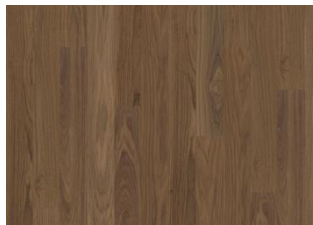

# DRIFTWOOD NARROW

The soft silver-grey colour of oak honed by the timeless tide of the sea. Driftwood narrow is a single-strip stained sleek oak floor from the Life Collection. A calm wood collection with few knots and an authentic look and feel. Four-sided microbeveling at the edges ensures a classic plank look. The innovative matt lacquer finish eliminates glare while protecting the wood from daily wear.

Pure Oak 2-strip

Light Suede 2-strip

Coconut Cream 2-strip

Cocoa Bean Narrow

Pure Walnut Narrow

Faded Black Narrow

Butterscotch Narrow

Earl Grey Narrow

Driftwood Narrow

Whole Grain Narrow

Pure Oak Narrow

Light Suede Narrow

Coconut Cream Narrow

Cocoa Bean Wide

Pure Walnut Wide

Faded Black Wide