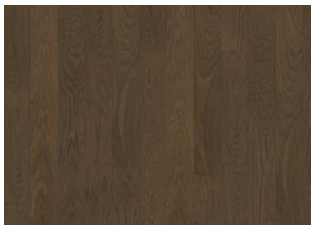

# DRIFTWOOD NARROW

The soft silver-grey colour of oak honed by the timeless tide of the sea. Driftwood narrow is a single-strip stained sleek oak floor from the Life Collection. A calm wood collection with few knots and an authentic look and feel. Four-sided microbeveling at the edges ensures a classic plank look. The innovative matt lacquer finish eliminates glare while protecting the wood from daily wear.

Pure Oak 2-strip

Light Suede 2-strip

Coconut Cream 2-strip

Cocoa Bean Narrow

Pure Walnut Narrow

Faded Black Narrow

Butterscotch Narrow

Earl Grey Narrow

Driftwood Narrow

Whole Grain Narrow

Pure Oak Narrow

Light Suede Narrow

Coconut Cream Narrow

Cocoa Bean Wide

Pure Walnut Wide

Faded Black Wide