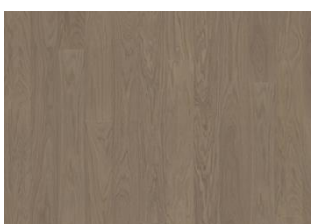

Earl Grey Wide