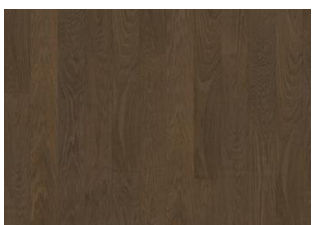

## DRIFTWOOD NARROW

Inspired by the soft silver-grey colour of oak stained in the sea's timeless tide, Driftwood narrow is a single-strip stained sleek oak floor from the Life Collection. A calm wood collection with few knots and an authentic look and feel. Four-sided microbeveling at the edges ensures a classic plank look. The innovative matt lacquer finish eliminates glare while protecting the wood from daily wear.

Driftwood 2-strip

Whole Grain 2-strip

Pure Oak 2-strip

Light Suede 2-strip

Coconut Cream 2-strip

Cocoa Bean Narrow

Pure Walnut Narrow

Faded Black Narrow

Butterscotch Narrow

Earl Grey Narrow

Driftwood Narrow

Whole Grain Narrow

Pure Oak Narrow

Light Suede Narrow

Coconut Cream Narrow

Cocoa Bean Wide