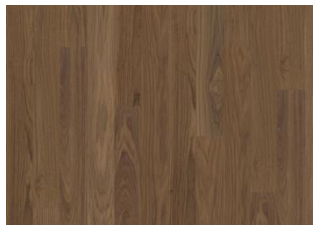

## WHOLE GRAIN 2-STRIP

Reminiscent of grain swaying in the wind like fields of gold, Whole Grain 2-strip is a stained oak floor from the Life Collection. A calm wood collection with few knots and an authentic look and feel. The 2-strip design gives a lifeful impression. An innovative matt lacquer finish eliminates glare while protecting the wood from daily wear.

Butterscotch Narrow

Earl Grey Narrow

Driftwood Narrow

Whole Grain Narrow

Pure Oak Narrow

Light Suede Narrow

Coconut Cream Narrow

Cocoa Bean Wide