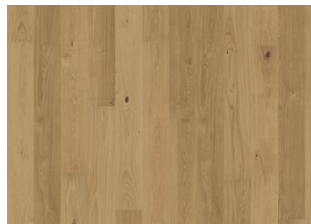

Other products in this collection

Oak Sun