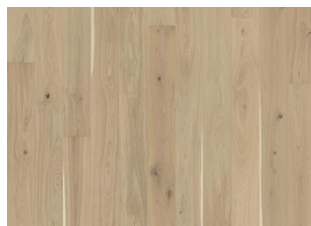

OAK GHOST

The semi-transparent white stain on this single-strip oak floor from the Lux Collection balances the light and dark contrasts in the wood, allowing the subtle warm oak tones to softly filter through. Four-sided micro-bevelling at the edging ensures a classic full plank look and feel. Each board is carefully brushed to perfection to enhance the natural character of the grain. The ultra-matt lacquer finish enhances the natural variations in the wood, creating the impression of newly sawn timber. This effectively eliminates glare while protecting the floor from daily wear.

DETAIL DESCRIPTION

All naturally occurring wood colour variations allowed, from light to dark brown. Sapwood may occur. The product includes large sound and black knots, fillings and cracks. Knots, fillings and cracks will be present in all sizes and numbers.

Other products in this collection

Oak Crayon

Oak Biscotti

Oak Ghost

Oak Eggshell

Ash Stream

Ash Flow

Oak Sky