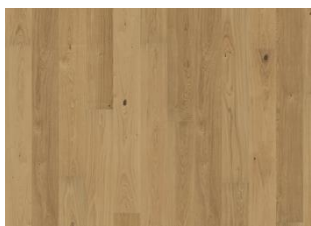

Other products in this collection

Oak Sun

CERTIFICATES

Descriptions & Imagery

All samples, images and product description, plus photo and brochure specifications are there for the sole purpose of giving an approximate idea of the items described in them. They shall not form part of the contract or have any contractual force and should be viewed for illustrative purposes only. We cannot guarantee that your computer's display or the quality of the print will accurately reflect the colour of the products. Your product may vary slightly from the images within this literature.